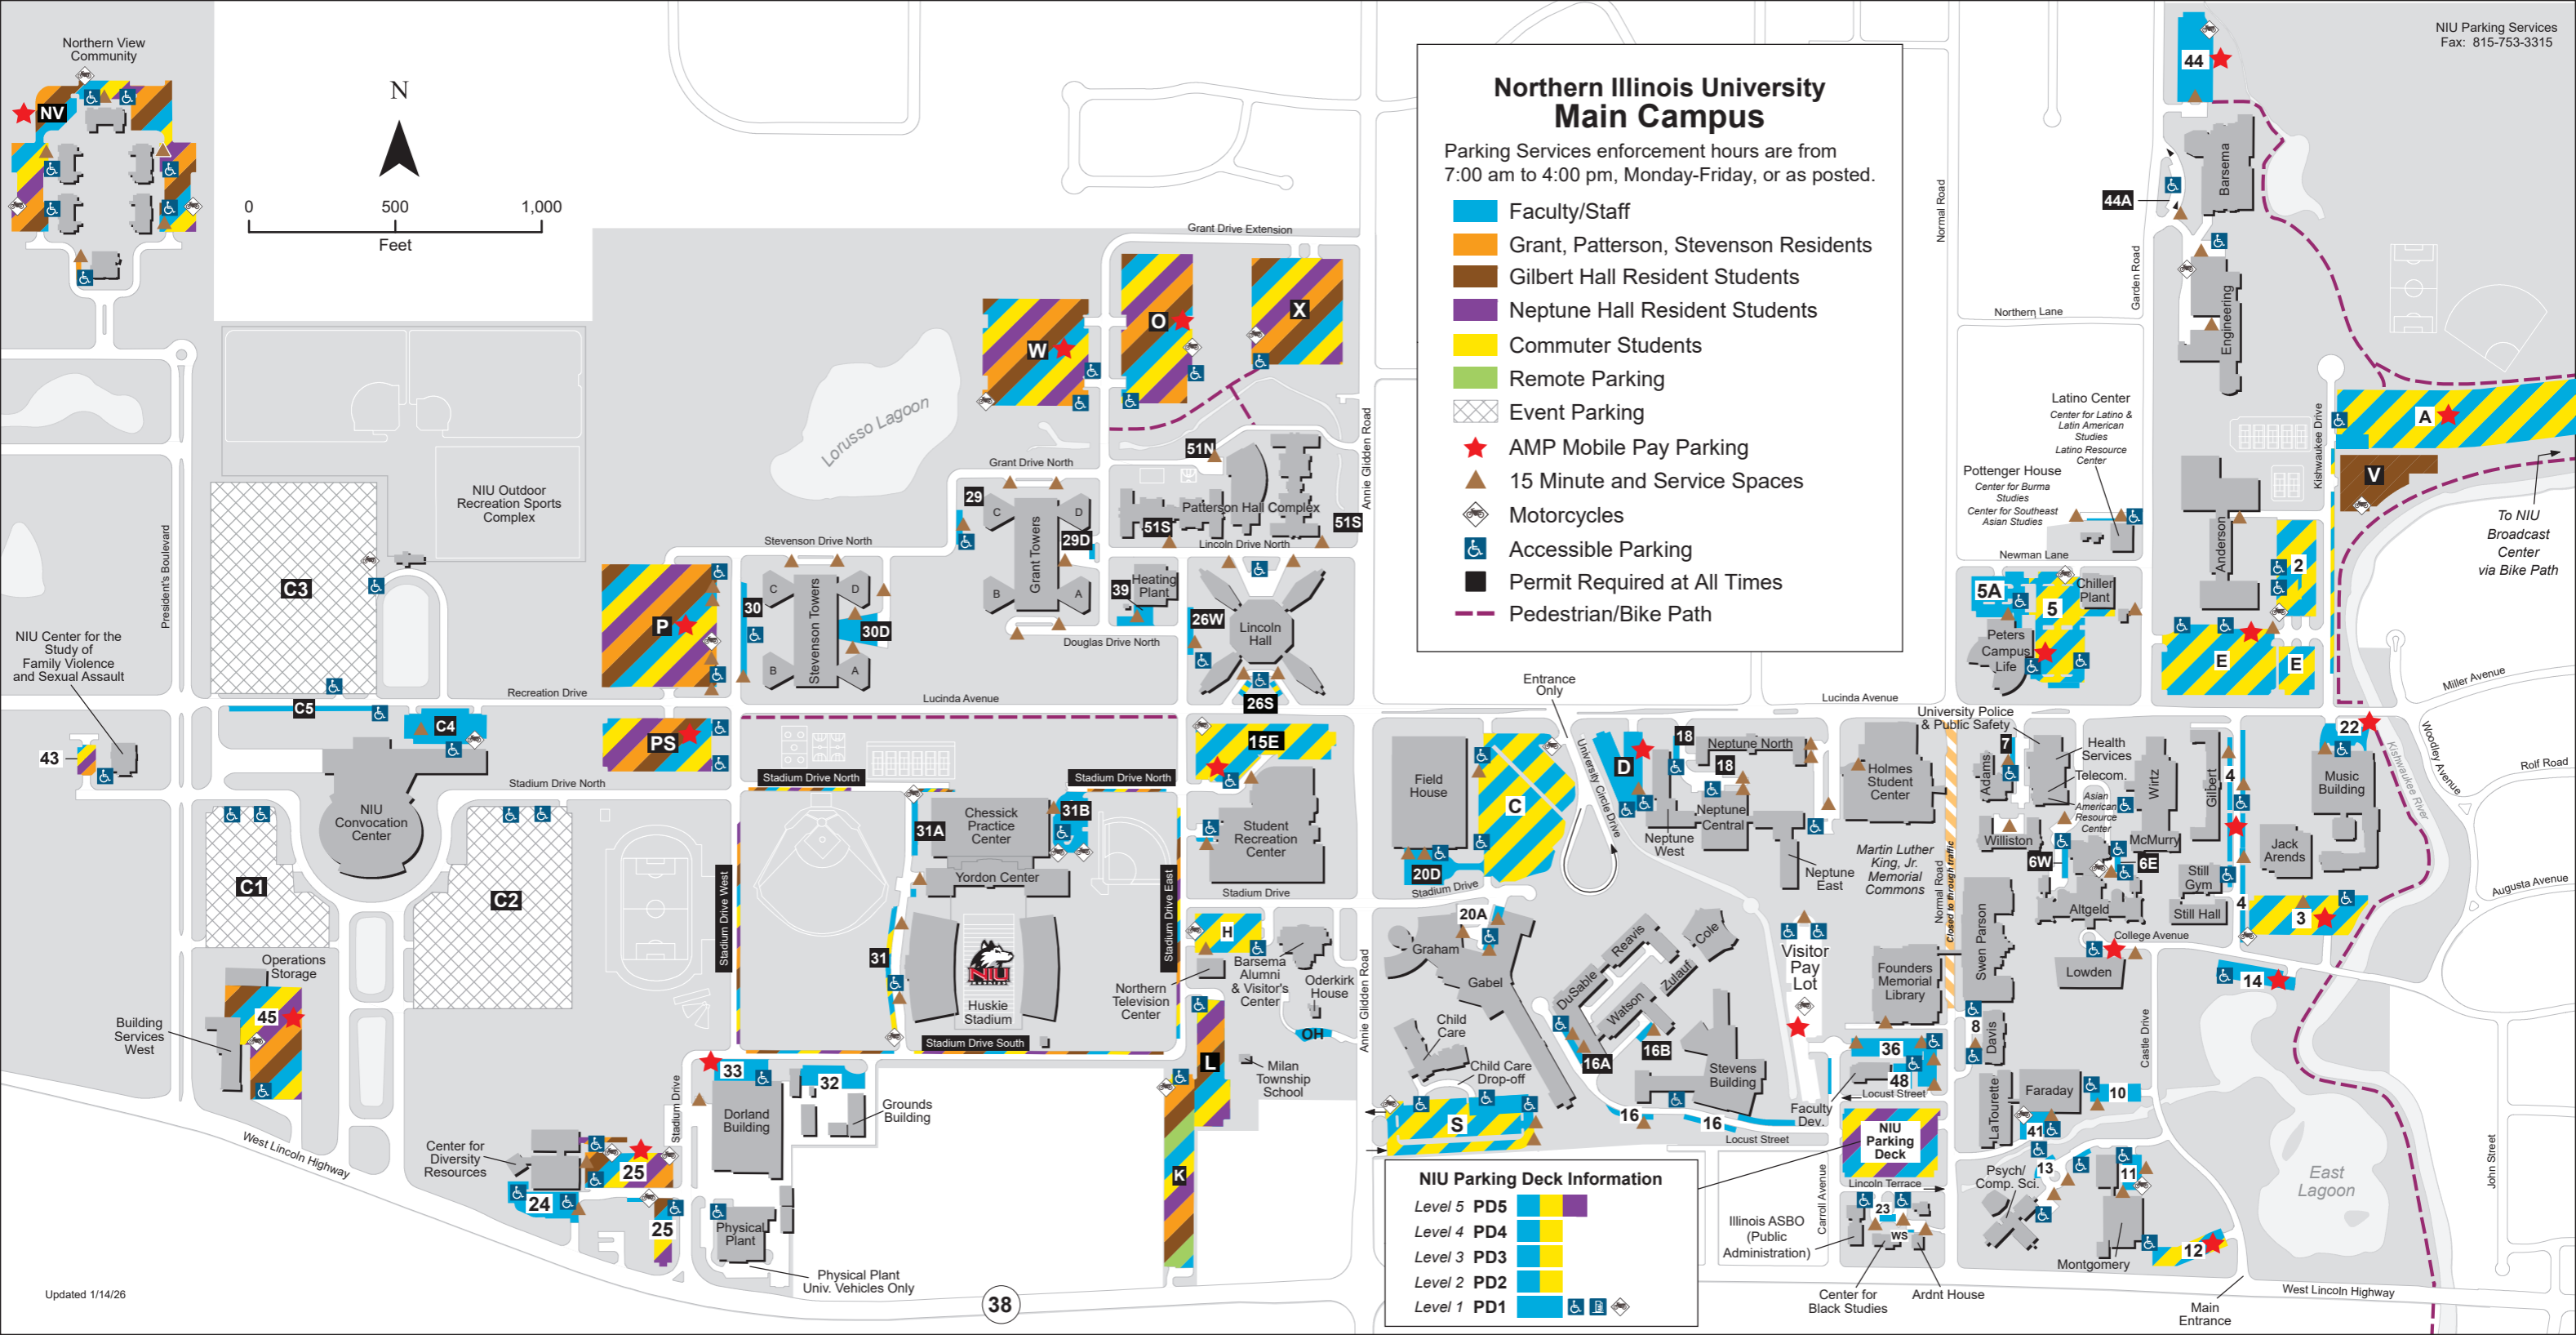

Northern Illinois University Main Campus

Parking Services enforcement hours are from 7:00 am to 4:00 pm, Monday-Friday, or as posted.

- Faculty/Staff
- Grant, Patterson, Stevenson Residents
- Gilbert Hall Resident Students
- Neptune Hall Resident Students
- Commuter Students
- Remote Parking
- Event Parking
- AMP Mobile Pay Parking
- 15 Minute and Service Spaces
- Motorcycles
- Accessible Parking
- Permit Required at All Times
- Pedestrian/Bike Path

NIU Parking Deck Information

Level 5	PD5	
Level 4	PD4	
Level 3	PD3	
Level 2	PD2	
Level 1	PD1	

NIU Center for the Study of Family Violence and Sexual Assault